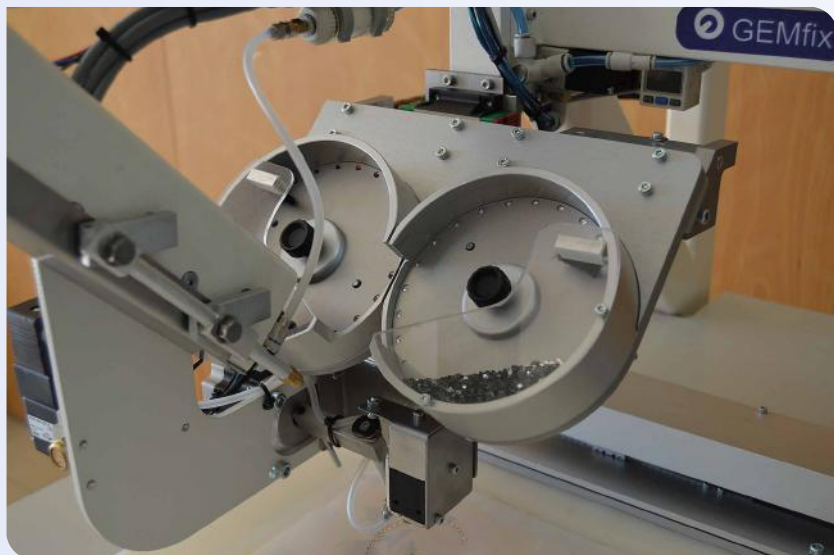

StrassBox Mini

Other Features

- Versatile, compact and with low cost maintenance
- USB connection
- Drawings with unlimited number of rhinestones

Software - Funtime

- Make drawings with real images of rhinestones and rhinestuds, so you have the best perception of the final result
- Over 30 fonts to best results on lettering, words and phrases.
- Includes 700 ready shapes which can be adapted, resized and customised with special effects.
- Includes an "Auto Trace" feature that will save you a lot of time
- Draw whatever you want with it as if you were using a pen

Optionals

- **Vacuum pump**
  - > Replaces the use of the air compressor
  - > Requires less maintenance
  - > Consumes less energy
  - > Less noise
- **Rhinestones bigger than 5mm (SS20)**
  - > Place rhinestones up to 10mm (SS45)
- **Shapes device**
  - > Add to your projects shapes like stars, squares, rectangles, hearts, among others.
- **Software GEM by Pulse**
  - > Produce your designs in minutes and send them to the GEMfix machine and embroidery machine simultaneously, greatly reducing production times.
  - > Open embroidery files (.dst) and easily combine embroidery with rhinestones.
  - > Easily import vector files (cdr, ai, dxf, eps, dts, ...) directly into GEM by Pulse while preserving both vector points and colors of the original file.
  - > Select one segment and decide whether to just add stones to the line or fill the entire area of the vector.

Technical Specifications

Type	Arm type mode
Working Area	340mm x 320mm
Memory	Unlimited (Pc / laptop)
Production Rate	200rpm (maximum speed)
Rhinestone Sizes	SS6 (2mm) to SS20 (5mm). Option up to SS45 (10mm)
Rhinestone Feeder	2 Colors or sizes
Cylinder Rotation	Step Motor
Dimensions (without/with box)	600 x 600 x 380mm / 800 x 1200 x 650mm
Compressor	100 liters / minute or just vacuum pump

is a brand of

TAJISERVI
Máquinas de Costura e Bordados S.A

Estrada Nacional 105, nº 211
4815-135 Lordelo, Guimarães,
Portugal

+351 252 820 214

+351 252 820 219

www.gemfix.pt

gemfix@tajiservi.pt