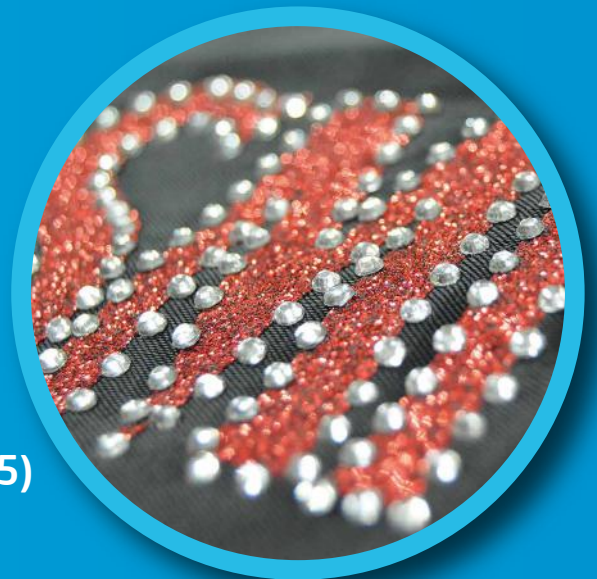

## Main Features

- 2 sizes or colors in the same drawing
- Up to 200 rhinestones per minute
- Rhinestones from 2mm (SS6) up to 5mm (SS20). Optional up to 10mm (SS45)
- Maximum Working Area: 340mm x 320mm

## Optionals

- **Vacuum pump**
  - > Replaces the use of the air compressor
  - > Requires less maintenance
  - > Consumes less energy
  - > Less noise
- **Rhinestones bigger than 5mm (SS20)**
  - > Place rhinestones up to 10mm (SS45)
- **Shapes device**
  - > Add to your projects shapes like stars, squares, rectangles, hearts, among others.
- **Software GEM by Pulse**
  - > Produce your designs in minutes and send them to the GEMfix machine and embroidery machine simultaneously, greatly reducing production times.
  - > Open embroidery files (.dst) and easily combine embroidery with rhinestones.
  - > Easily import vector files (cdr, ai, dxf, eps, dts, ...) directly into GEM by Pulse while preserving both vector points and colors of the original file.
  - > Select one segment and decide whether to just add stones to the line or fill the entire area of the vector.