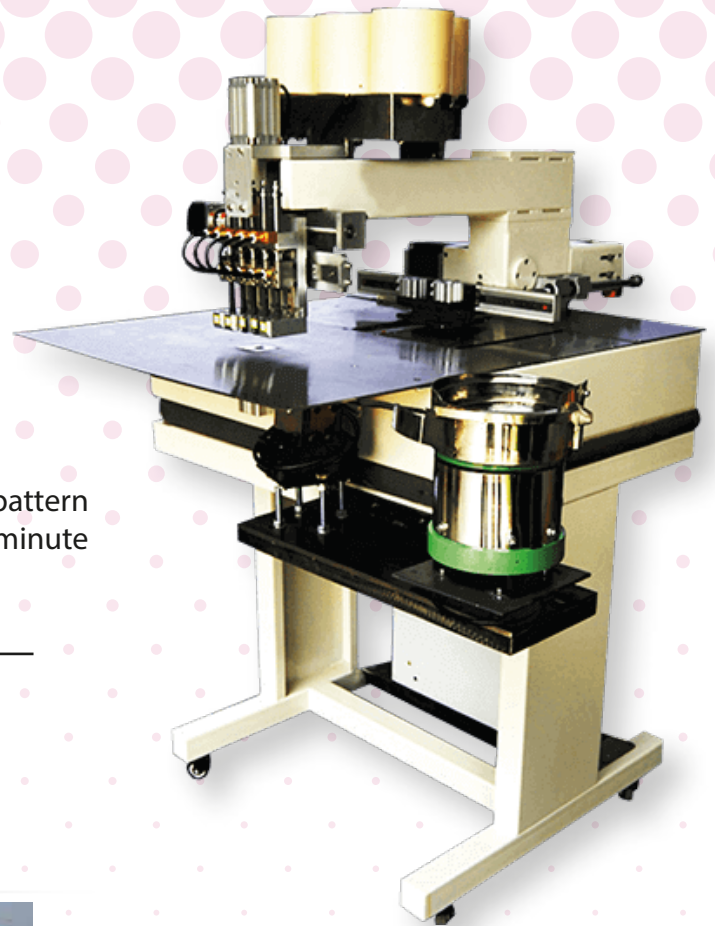

# Automatic Pearl Attaching Machine

The pearls are attached automatically through the pattern developed in the software. Apply up to 200 pearls per minute and 5 colors/sizes at the same time!

## 5 Feeders

Apply 5 different sizes or colors simultaneously.

## Smart Slider

With the smart slider, the system can position the pattern on the desired place at all pieces.

## Control Interface

Make any design in "PLT" format, send and control the machine, with the machine software!

Pearl sizes	4, 5, 6, 8, 10 and 12mm
Colors/sizes	5 colors/sizes simultaneously
Maximum speed	200 pearls/minute
Energy	220V / 45W
Pressure	4 to 8 bar
Dimensions	143x115x110cm / 200Kg