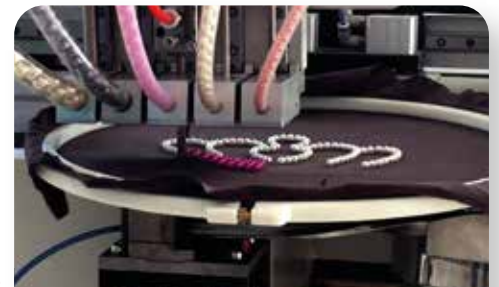

Pearl sizes	4, 5, 6, 8, 10 and 12mm
Colors/sizes	5 colors/sizes simultaneously
Maximum speed	200 pearls/minute
Energy	220V / 45W
Pressure	4 to 8 bar
Dimensions	143x115x110cm / 200Kg