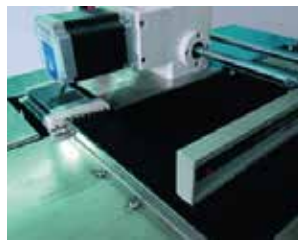

# Automatic Pearl Attaching Machine

The pearls are attached automatically through the pattern developed in the software. Apply up to 200 pearls per minute and 5 colors/sizes at the same time!

## Smart Slider

With the smart slider, the system can position the pattern on the desired place at all pieces.

## Control Interface

Make any design in "PLT" format, send and control the machine, with the machine software!

Pearl sizes	4, 5, 6, 8, 10 and 12mm
Colors/sizes	5 colors/sizes simultaneously
Maximum speed	200 pearls/minute
Energy	220V / 45W
Pressure	4 to 8 bar
Dimensions	143x115x110cm / 200Kg